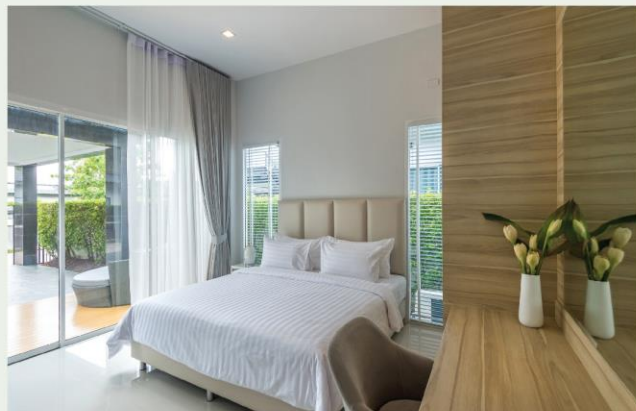

INTERIOR HOUSE TYPE