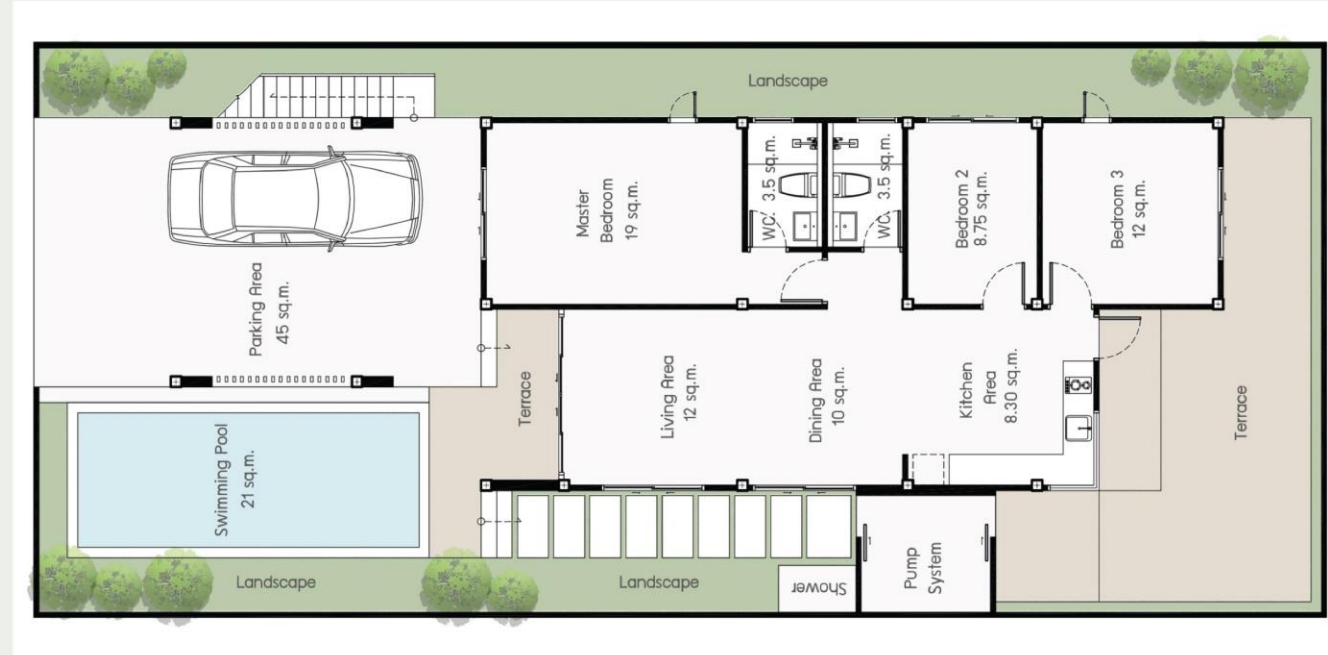

Residential Units: 7 Villas

Property Plot size: 70 sq.wa

Usable area: 260 sq.m.

Leona Grand2 Prime Area:

🏠 5-minutes PTT Gasoline Saithai, Krabi

🏠 5-minutes Wattanapat Hospital Aonang

🏠 5-minutes Nopparatthara Beach, Aonong Beach

🏠 4-minutes Makro Aonang, Tesco lotus Aonang

🏠 15-minutes Krabi Town

🏠 25-minutes Krabi International Krabi Airport

MASTER PLAN

HOUSE TYPE

🏠 TYPE: A

3 Bedrooms, 2 Bathrooms, Swimming Pool, Terrace

Build Up Area: 245 sq.m.

Land Plot size: 70 sq.m.

HOUSE TYPE

🏠 TYPE: B

3 Bedrooms, 2 Bathrooms, Terrace

Build Up Area: 260 sq.m.

Land Plot size: 78 sq.m.

INTERIOR HOUSE TYPE

LEONA GRAND2 VILLA MAP