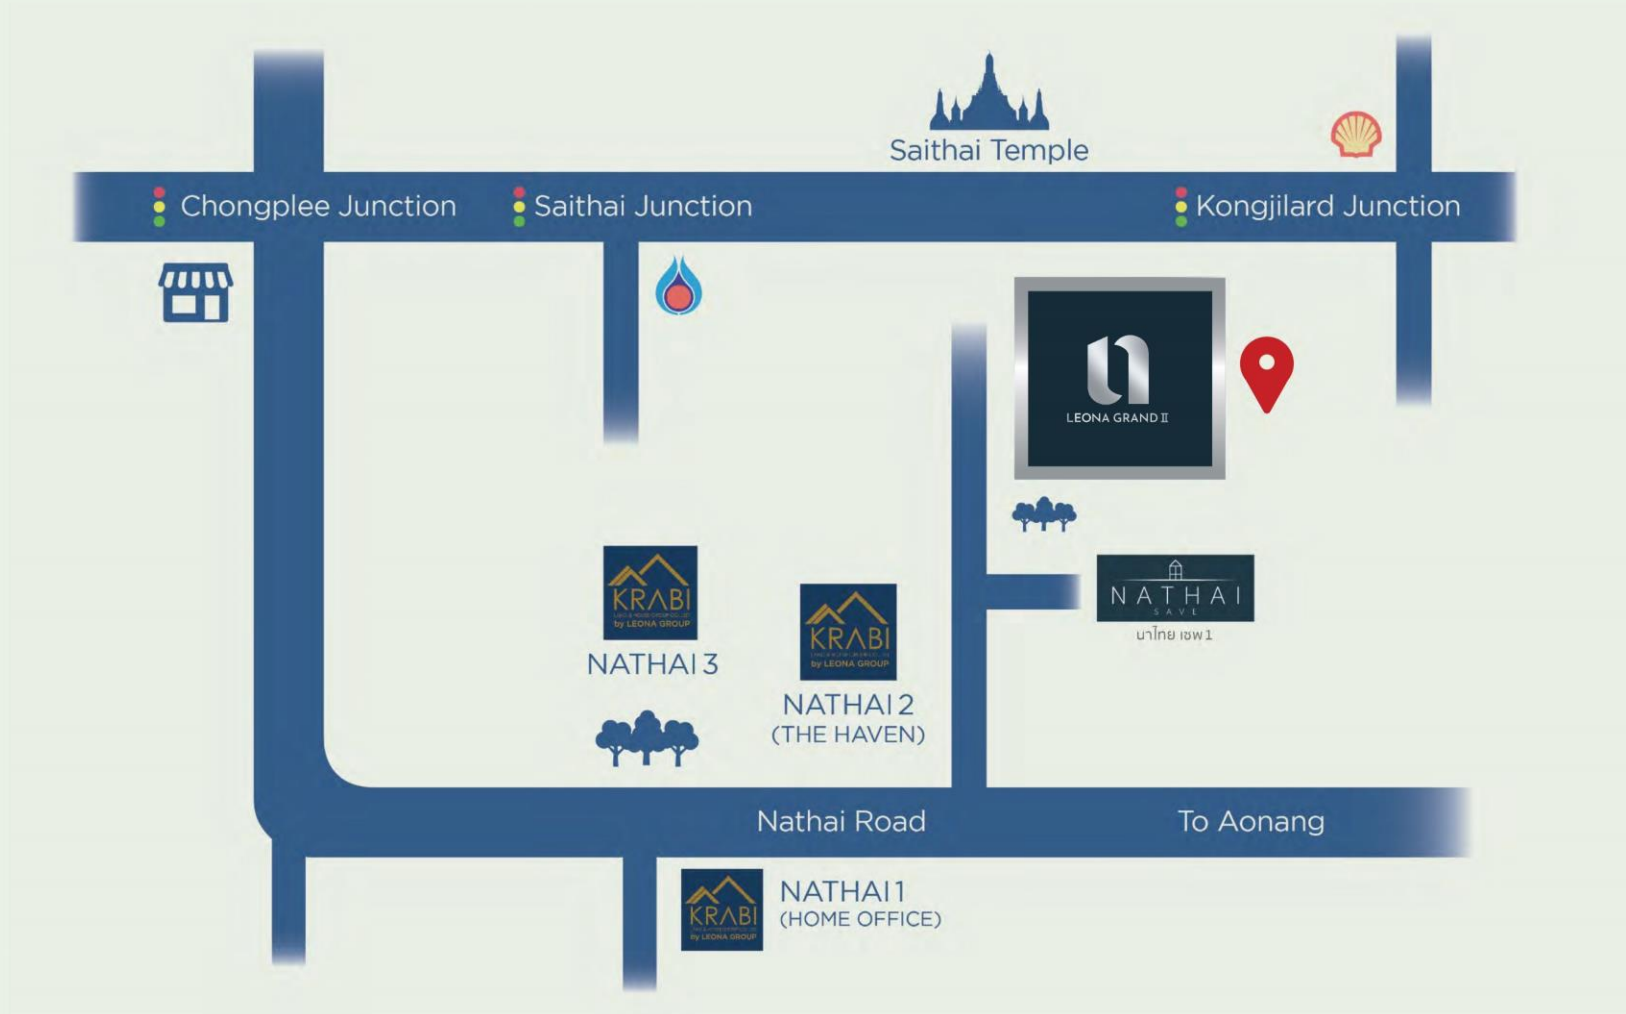

🏠 4-minutes Makro Aonang, Tesco lotus Aonang

🏠 15-minutes Krabi Town

🏠 25-minutes Krabi International Krabi Airport

MASTER PLAN

HOUSE TYPE

🏠 TYPE: A

3 Bedrooms, 2 Bathrooms, Swimming Pool, Terrace

Build Up Area: 245 sq.m.

Land Plot size: 70 sq.m.

HOUSE TYPE

🏠 TYPE: B

3 Bedrooms, 2 Bathrooms, Terrace

Build Up Area: 260 sq.m.

Land Plot size: 78 sq.m.

INTERIOR HOUSE TYPE

LEONA GRAND2 VILLA MAP